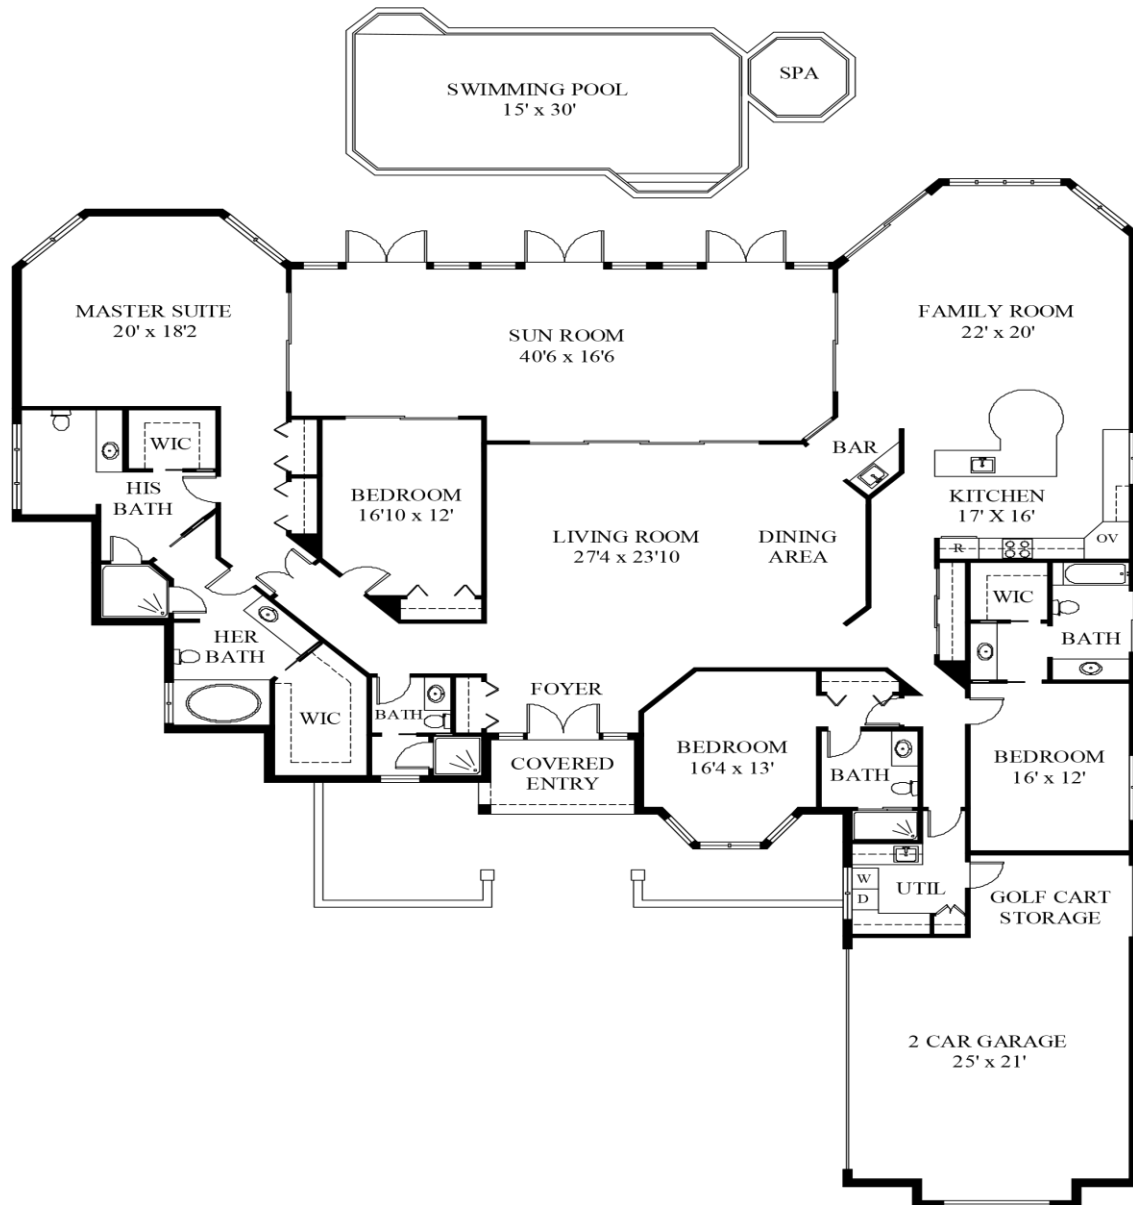

Sailfish Point

6401 SE Harbor Circle

4 Bedrooms, 5 Full Baths

4,333 Sq. Ft. Air-Conditioned Living Space

5,075 Sq. Ft. Total

All measurements, features and specifications are approximate and are subject to change.