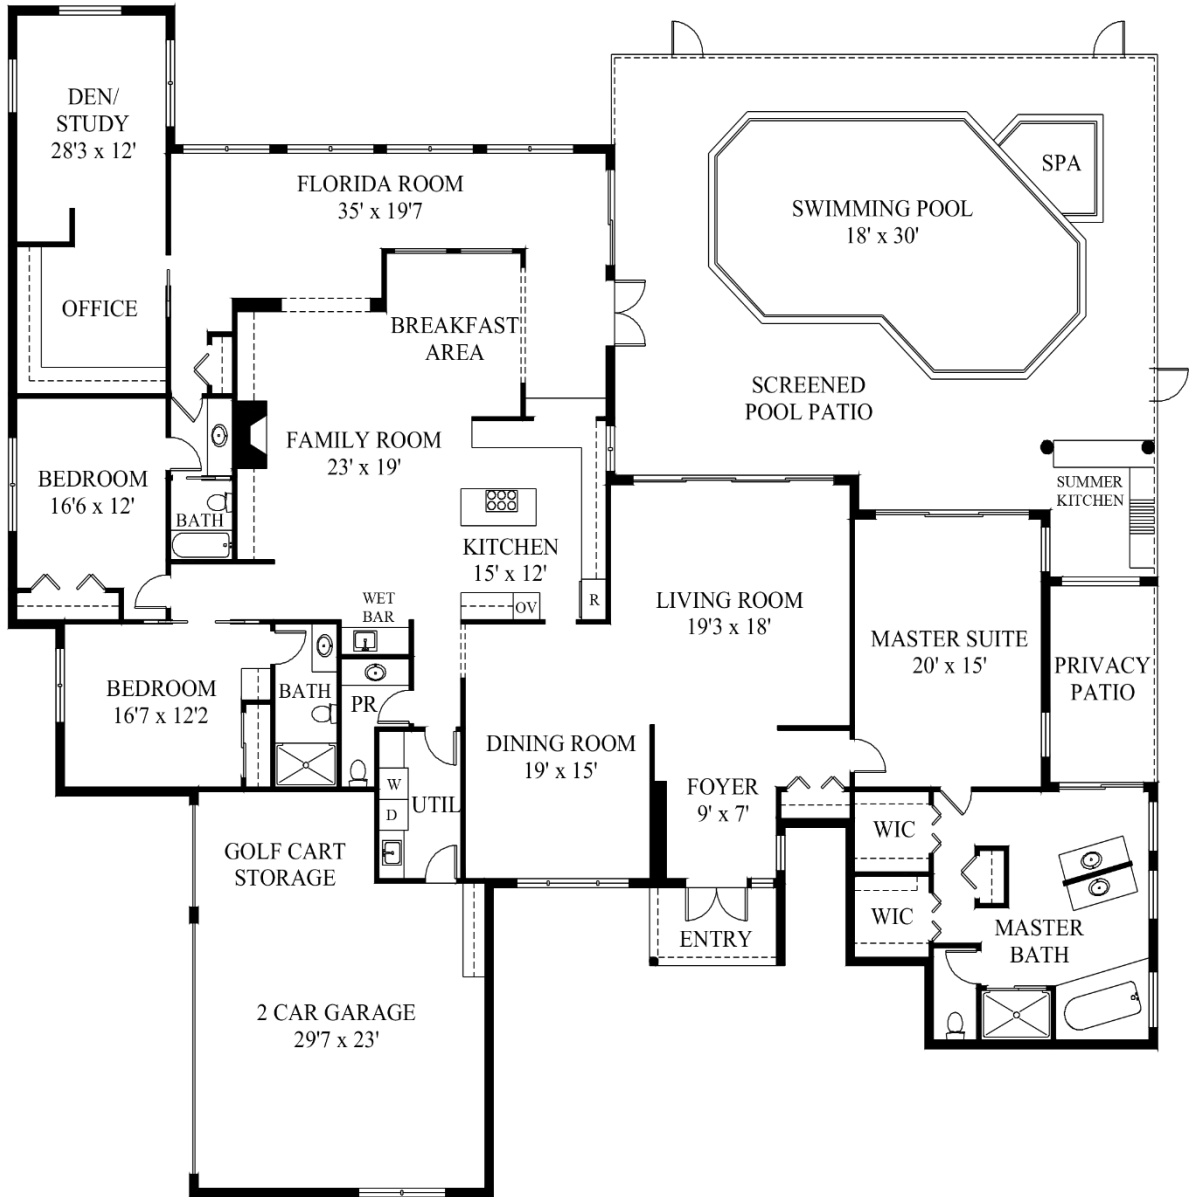

Sailfish Point

6741 SE Harbor Circle

3 Bedrooms, 3 Full and 1 Half Baths
4,028 Sq. Ft. Air-Conditioned Living Space
4,987 Sq. Ft. Total

All measurements, features and specifications are approximate and are subject to change.