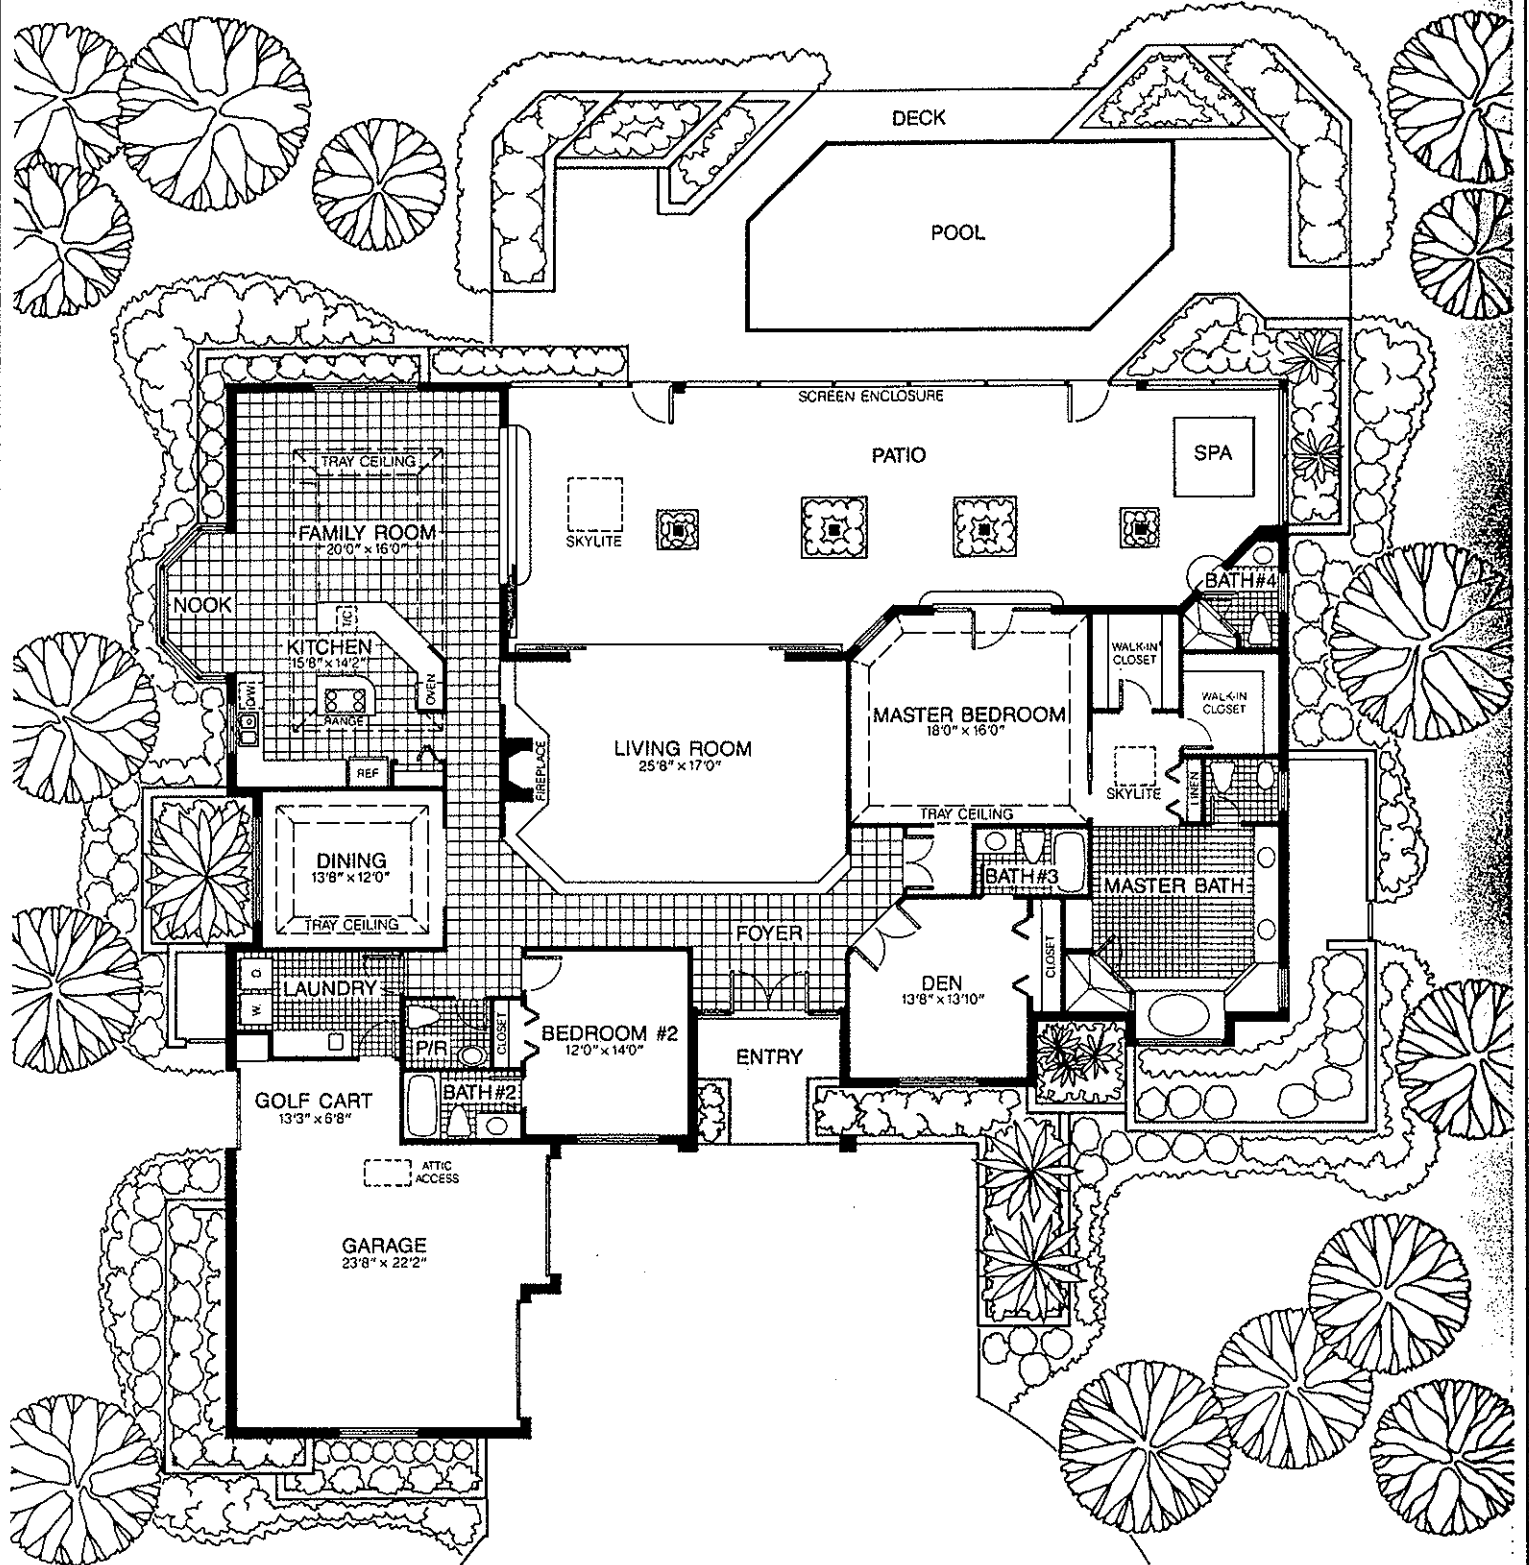

3,250 square feet of air-conditioned living space.

General Specifications.

living:	3,250 square feet
screened porch:	1,040 square feet
pool/patio:	1,500 square feet
garage:	631 square feet

The artist's rendering and floor plans are based on preliminary architectural drawings and builder specifications and are subject to revision. All dimensions are approximate. Please consult sales representative for details. Builder financing available.