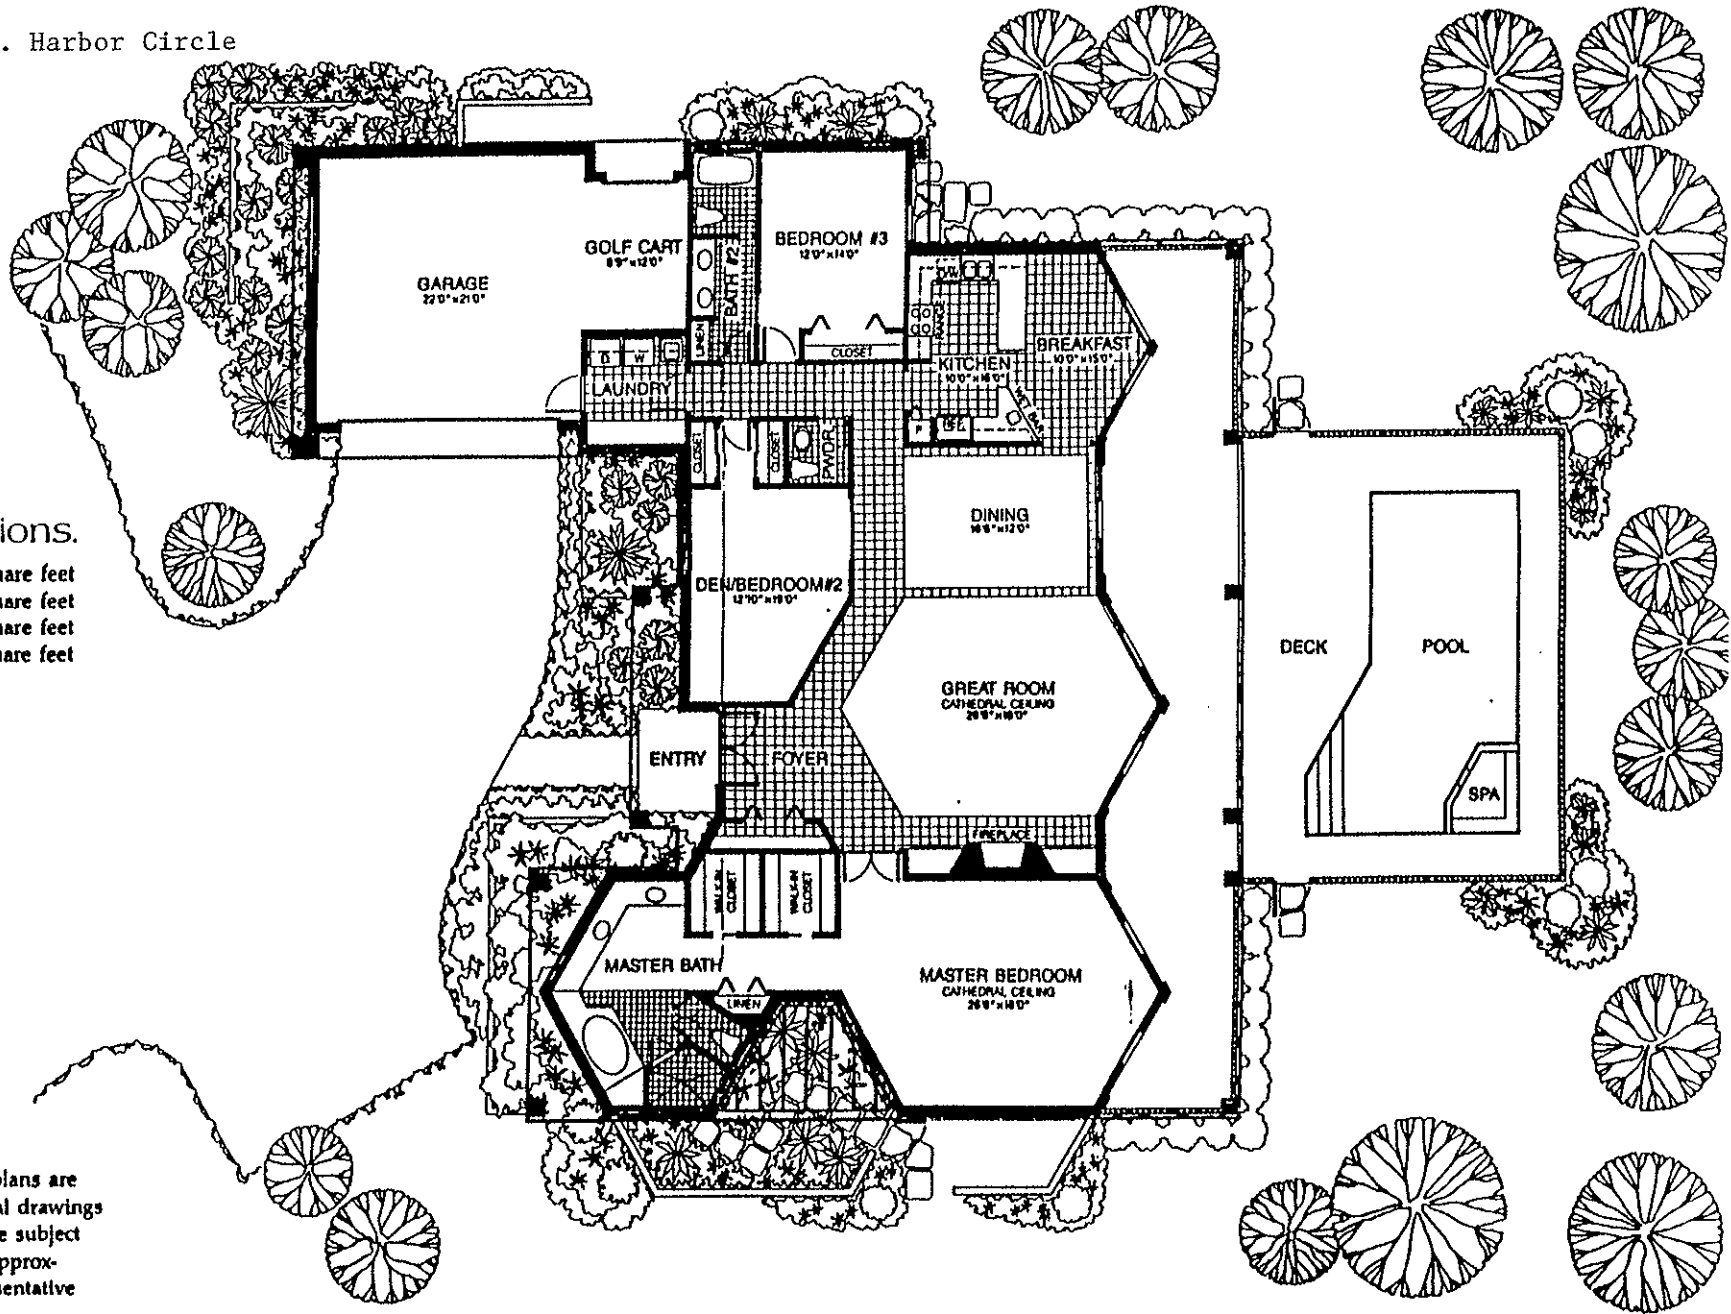

**2,949** square feet of air-conditioned living space.

6801 S.E. Harbor Circle

**General Specifications.**

living: 2,949 square feet  
veranda: 684 square feet  
pool/patio: 1,000 square feet  
garage: 603 square feet

The artist's rendering and floor plans are based on preliminary architectural drawings and builder specifications and are subject to revision. All dimensions are approximate. Please consult sales representative for details.